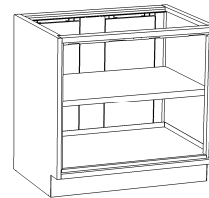

B2930-000
B2936-000
B2942-000
B2948-000