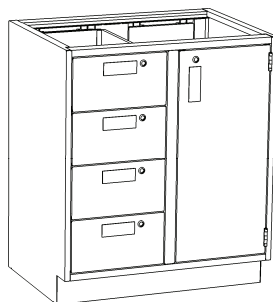

Locks

All cabinets may be equipped with 5 disc tumbler locks available in various keying configurations.

MODEL NUMBER KEY

Base & Wall Cabinets

TYPE*	HH	WW	-	STYLE**	L/R
B	35	24	-	10S	L
W	31	18	-	1SH	L

*See chart at right