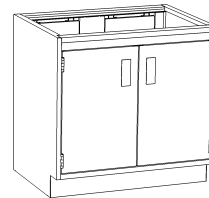

B2930-200
B2936-200
B2942-200
B2948-200