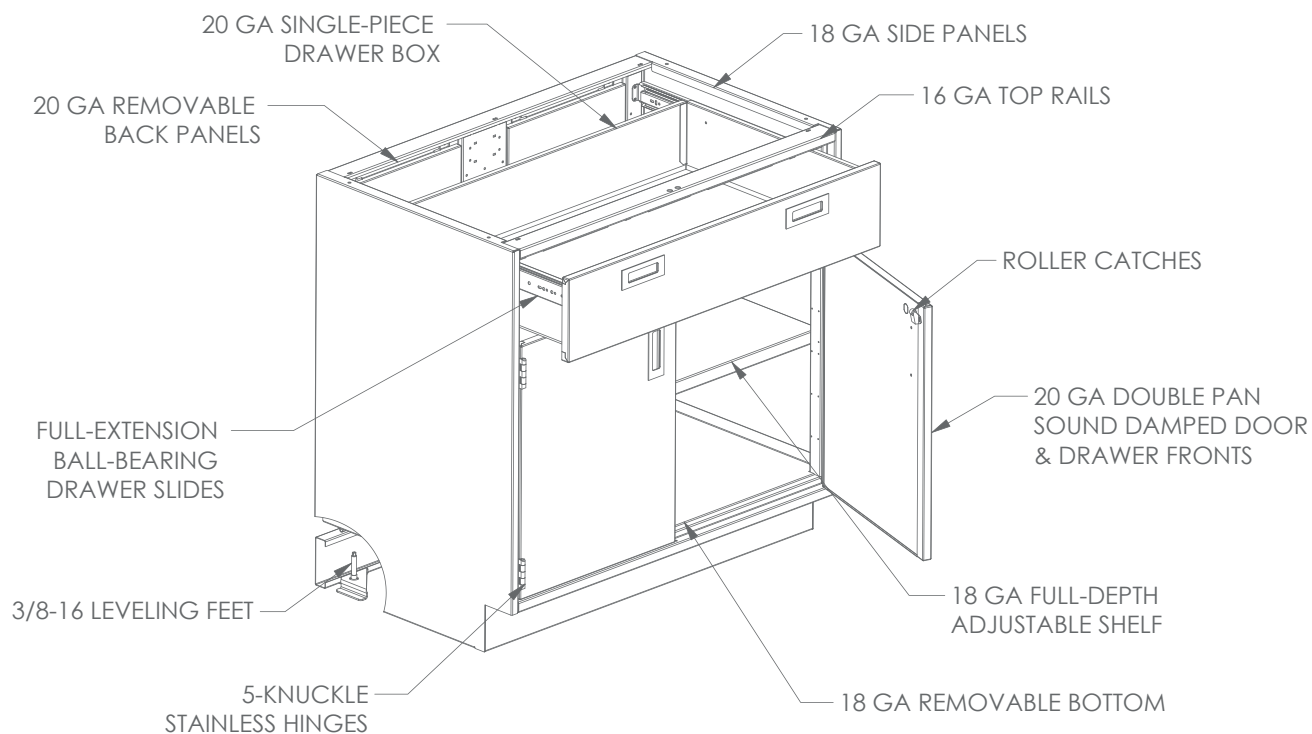

SPECIFICATIONS

Base Cabinets