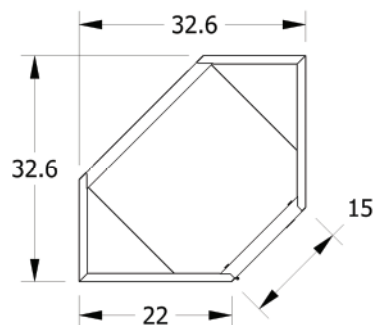

BASE CABINETS - ADA HEIGHT

33" HIGH X 22" DEEP

Drawer Cabinets

B3330-062
B3336-062
B3342-062
B3348-062

B3330-0014
B3336-0014
B3342-0014
B3348-0014

Blind Corner Cabinets

<u>Left Door</u>	<u>Right Door</u>
BC3330-100L	BC3330-100R
BC3336-100L	BC3336-100R
BC3342-100L	BC3342-100R
BC3348-100L	BC3348-100R

<u>Left Door</u>	<u>Right Door</u>
BC3330-110L	BC3330-110R
BC3336-110L	BC3336-110R
BC3342-110L	BC3342-110R
BC3348-110L	BC3348-110R

Diagonal Corner Cabinets

<u>Left hinge</u>	<u>Right Hinge</u>
C3315-100L	C3315-100R