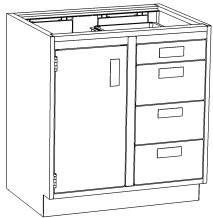

<u>Left Door</u>	<u>Right Door</u>
B3330-131AL	B3330-131AR
B3336-131AL	B3336-131AR
B3342-131AL	B3342-131AR
B3348-131AL	B3348-131AR