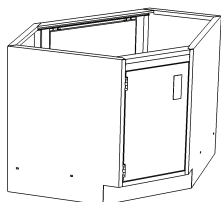

Diagonal Corner Cabinets

<u>Left hinge</u>	<u>Right Hinge</u>
C2915-100L	C2915-100R

Diagonal Corner Sink Cabinets

<u>Left hinge</u>	<u>Right Hinge</u>
C2915-10SL	C2915-10SR

BASE CABINETS - ADA HEIGHT

33" HIGH X 22" DEEP