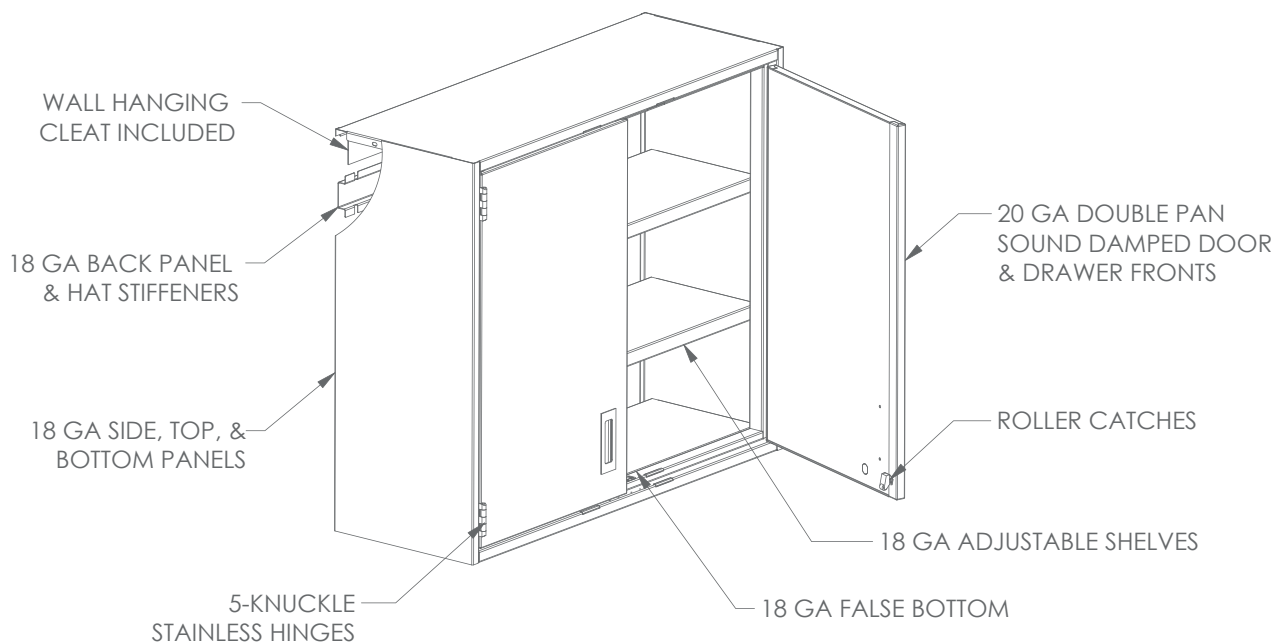

Wall Cabinets