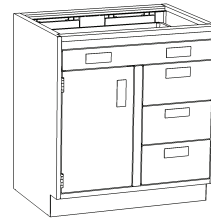

<u>Left Door</u>	<u>Right Door</u>
B3330-131BL	B3330-131BR
B3336-131BL	B3336-131BR
B3342-131BL	B3342-131BR
B3348-131BL	B3348-131BR