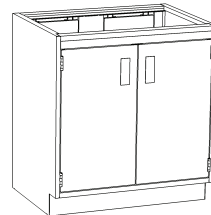

B3330-200
B3336-200
B3342-200
B3348-200