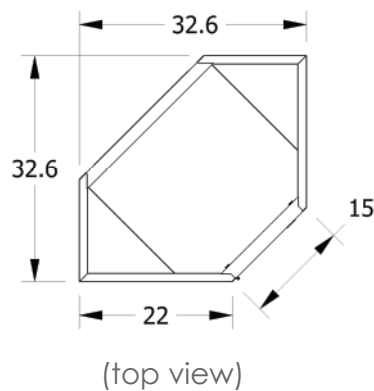

Diagonal Corner Cabinets

<u>Left hinge</u>	<u>Right Hinge</u>
C2915-100L	C2915-100R

Diagonal Corner Sink Cabinets

<u>Left hinge</u>	<u>Right Hinge</u>
C2915-10SL	C2915-10SR

BASE CABINETS - ADA HEIGHT

33" HIGH X 22" DEEP