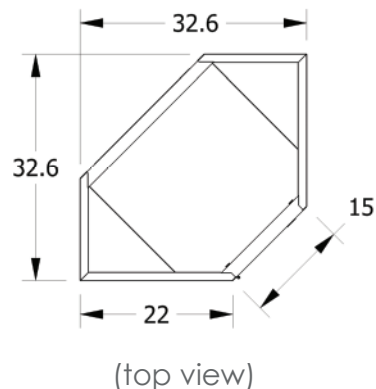

Diagonal Corner Cabinets

<u>Left hinge</u>	<u>Right Hinge</u>
C3515-100L	C3515-100R

Diagonal Corner Sink Cabinets

<u>Left hinge</u>	<u>Right Hinge</u>
C3515-10SL	C3515-10SR

BASE CABINETS - SITTING HEIGHT

29" HIGH X 22" DEEP