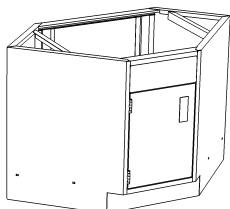

Diagonal Corner Cabinets

<u>Left hinge</u>	<u>Right Hinge</u>
C2915-100L	C2915-100R

Diagonal Corner Sink Cabinets

<u>Left hinge</u>	<u>Right Hinge</u>
C2915-10SL	C2915-10SR

BASE CABINETS - ADA HEIGHT

33" HIGH X 22" DEEP