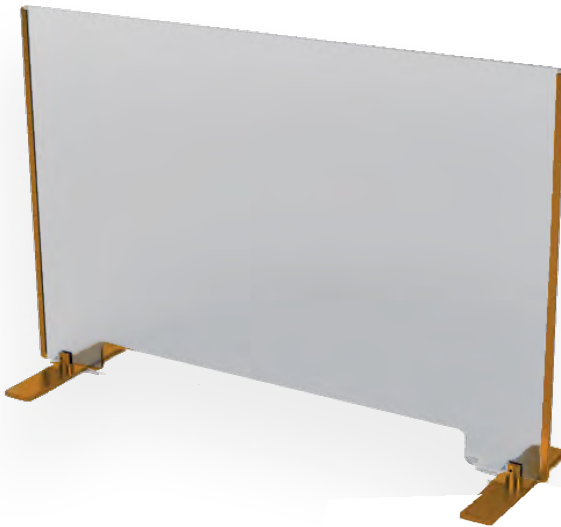

AVAILABLE LEG & FRAME FINISHES