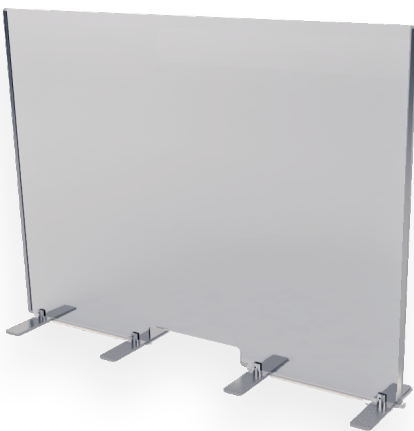

- Made from clear 1/4" thick acrylic
- Aluminum frame and legs
- 22 different leg & frame finishes available
- Easy to clean & sanitize
- Lightweight
- Standard pass-through slot (extra for additional cuts)
- Easy to install and remove (no damage to the work surface)
- Custom sizes & materials available upon request

INDUSTRIES & MARKETS IN NEED OF COUNTER SNEEZE GUARDS

- Banking
- Hospitality / Commercial
- Retail Stores
- Pharmacy
- Hospitals / Healthcare
- Government Agencies

COUNTER SNEEZE GUARD L

Screen size	QTY 26 to 50	Qty 51 to 100	Qty > 100
36" W x 24" H	\$256.00	\$244.00	\$231.00
36" W x 30" H	\$313.00	\$297.00	\$283.00
36" W x 36" H	\$344.00	\$326.00	\$310.00

COUNTER SNEEZE GUARD XL

Screen size	QTY 26 to 50	Qty 51 to 100	Qty > 100
42" W x 24" H	\$277.00	\$263.00	\$250.00
42" W x 30" H	\$338.00	\$322.00	\$305.00
42" W x 36" H	\$374.00	\$356.00	\$338.00

COUNTER SNEEZE GUARD XXL