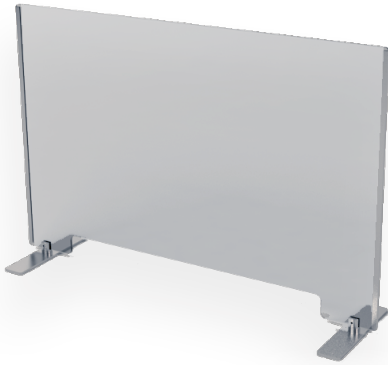

Counter Sneeze Guard is perfect for businesses that have face-to-face interactions with customers on a daily basis. This sneeze guard design aids in protecting the health and safety of employees & customers from transmitting any airborne germs that could lead to illness. Installing Sneeze Guard will not only protect employees and customers from airborne pathogenic organisms but also reduce the risk of spreading COVID-19 or other airborne viruses.

- Made from clear 1/4" thick acrylic
- Aluminum frame and legs
- 22 different leg & frame finishes available
- Easy to clean & sanitize
- Lightweight
- Standard pass-through slot (extra for additional cuts)
- Easy to install and remove (no damage to the work surface)
- Custom sizes & materials available upon request

INDUSTRIES & MARKETS IN NEED OF COUNTER SNEEZE GUARDS

- Banking
- Hospitality / Commercial
- Retail Stores
- Pharmacy
- Hospitals / Healthcare
- Government Agencies

COUNTER SNEEZE GUARD L

Screen size	QTY 26 to 50	Qty 51 to 100	Qty > 100
36" W x 24" H	\$256.00	\$244.00	\$231.00
36" W x 30" H	\$313.00	\$297.00	\$283.00
36" W x 36" H	\$344.00	\$326.00	\$310.00