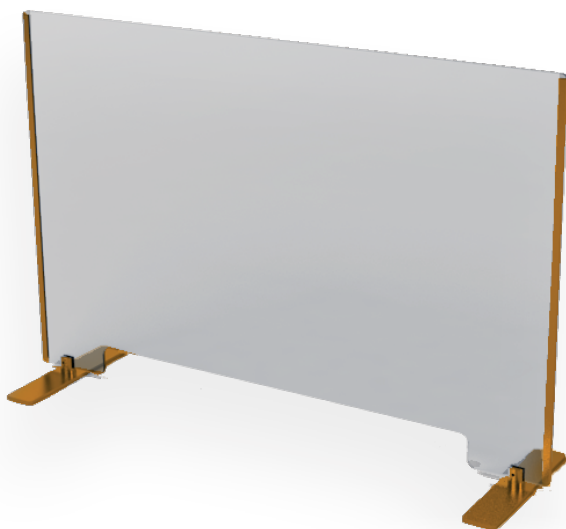

COUNTER SNEEZE GUARD XL

Screen size	QTY 26 to 50	Qty 51 to 100	Qty > 100
42" W x 24" H	\$277.00	\$263.00	\$250.00
42" W x 30" H	\$338.00	\$322.00	\$305.00
42" W x 36" H	\$374.00	\$356.00	\$338.00

COUNTER SNEEZE GUARD XXL

Screen size	QTY 26 to 50	Qty 51 to 100	Qty > 100
48" W x 24" H	\$297.00	\$272.00	\$258.00
48" W x 30" H	\$374.00	\$356.00	\$338.00
48" W x 36" H	\$405.00	\$385.00	\$365.00

AVAILABLE LEG & FRAME FINISHES