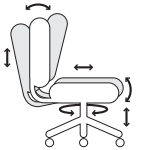

Icon™

ICN4653

36.5 x 26 x 26	Overall
36.5 lbs	Chair Weight
18.5	Seat Width
16 – 21	Seat Height
18 – 20	Seat Depth
R3° – R6°	Seat Angle
18	Back Width
20.5	Back Height
104° – 128°	Back Angle
2.5	Lumbar Range
26	Base

All measurements are nominal and shown in inches.
For more options see our current online price book.

Headrest Options

H1
Headrest

H2
Headrest w/
Coat Hanger

Arm Options

0 Arm
1D

3 Arm
3D

Base Options

B23
26" Black
Nylon Base

B24
26" Polished
Aluminum

Chair Mech

Weight Sensitive (3)

- Swivel 360°
- Pneumatic seat height
- Seat tilt tension
- Back angle
- Seat angle
- Back to seat tilt, 2:1
- Anti-kick tilt-lock
- Seat slider