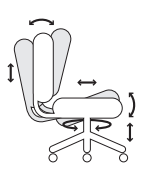

| COZ5656 | COZ5756 | COZ6656 | COZ6756 | |
|--------------|--------------|----------------|-----------------|--------------|
| 39 x 26 x 26 | 39 x 26 x 26 | 43.5 x 26 x 26 | 443.5 x 26 x 26 | Overall |
| 51 lbs | 51 lbs | 51 lbs | 51 lbs | Chair Weight |
| 19.5 | 22 | 19.5 | 22 | Seat Width |
| 16.5 - 21.5 | 16.5 - 21.5 | 16.5 - 21.5 | 16.5 - 21.5 | Seat Height |
| 16.5 - 19 | 16.5 - 19 | 16.5 - 19 | 16.5 - 19 | Seat Depth |
| F6° - R16° | F8° - R18° | F6° - R16° | F8° - R18° | Seat Angle |
| 19 | 19 | 19 | 19 | Back Width |
| 22 - 25 | 22 - 25 | 24 - 27 | 24 - 27 | Back Height |
| 102° - 122° | 102° - 122° | 103° - 120° | 103° - 120° | Back Angle |
| 3 | 3 | 3 | 3 | Lumbar Range |
| 26 | 26 | 26 | 26 | Base |

All measurements shown are in inches. For more options see our current online price book.

Arm Options

0 Arm
4" Adjustable

1 Arm
4" Adjustable
w/Pivot

2 Arm
Lateral Sliding

3 Arm
3" Adjustable

4 Arm
Swing

6 Arm
C Loop

7 Arm
Chrome Loop

9 Arm
5-way Adjustable

Base Options

B0
Standard
26" Black

B6
26" Polished
Aluminum

Forward Pivot Synchro (2)

- Swivel 360°
- Pneumatic seat height
- Seat tilt tension
- Back angle
- Seat angle
- Back to seat tilt. 2:1
- Anti-kick tilt-lock
- Optional Seat slider

Multi-tilt (6)

- Swivel 360°
- Pneumatic seat height
- Independent back angle
- Independent seat angle
- Seat tilt tension
- Infinite adjust forward tilt-stop
- Optional seat slider

How to Specify

| Series Code | Back | Seat | Arm | Mech |
|-------------|-----------------|---------------------|----------|----------|
| | 5 Mid 6 High | 6 Medium 7 Large | | |
| COZ | 5 | 6 | 3 | 6 |