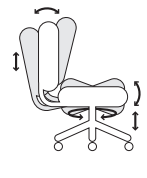

| COZ5656 | COZ5756 | COZ6656 | COZ6756 | |
|--------------|--------------|----------------|-----------------|--------------|
| 39 x 26 x 26 | 39 x 26 x 26 | 43.5 x 26 x 26 | 443.5 x 26 x 26 | Overall |
| 51 lbs | 51 lbs | 51 lbs | 51 lbs | Chair Weight |
| 19.5 | 22 | 19.5 | 22 | Seat Width |
| 16.5 - 21.5 | 16.5 - 21.5 | 16.5 - 21.5 | 16.5 - 21.5 | Seat Height |
| 16.5 - 19 | 16.5 - 19 | 16.5 - 19 | 16.5 - 19 | Seat Depth |
| F6° - R16° | F8° - R18° | F6° - R16° | F8° - R18° | Seat Angle |
| 19 | 19 | 19 | 19 | Back Width |
| 22 - 25 | 22 - 25 | 24 - 27 | 24 - 27 | Back Height |
| 102° - 122° | 102° - 122° | 103° - 120° | 103° - 120° | Back Angle |
| 3 | 3 | 3 | 3 | Lumbar Range |
| 26 | 26 | 26 | 26 | Base |

All measurements shown are in inches. For more options see our current online price book.

Arm Options

0 Arm
4" Adjustable

1 Arm
4" Adjustable
w/Pivot

2 Arm
Lateral Sliding

3 Arm
3" Adjustable

4 Arm
Swing

6 Arm
C Loop

7 Arm
Chrome Loop

9 Arm
5-way Adjustable

Base Options

B0
Standard
26" Black

B6
26" Polished
Aluminum

Forward Pivot Synchro (2)

- Swivel 360°
- Pneumatic seat height
- Seat tilt tension
- Back angle
- Seat angle
- Back to seat tilt. 2:1
- Anti-kick tilt-lock
- Optional Seat slider

Multi-tilt (6)

- Swivel 360°
- Pneumatic seat height
- Independent back angle
- Independent seat angle
- Seat tilt tension
- Infinite adjust forward tilt-stop
- Optional seat slider

How to Specify

| Series Code | Back | Seat | Arm | Mech |
|-------------|-----------------|---------------------|----------|----------|
| | 5 Mid 6 High | 6 Medium 7 Large | | |
| COZ | 5 | 6 | 3 | 6 |