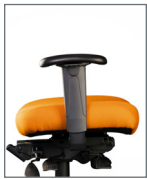

# Adapta™ Stool

ADS5658	ADSS5758	ADS5651	ADSS5751	ADS5659	ADSS5759	
43 x 26 x 26	43 x 26 x 26	42 x 26 x 26	42 x 26 x 26	43 x 26 x 26	43 x 26 x 26	Overall
40.5 lbs	40.5 lbs	32 lbs	32 lbs	40.5 lbs	40.5 lbs	Chair Weight
19.5	22	19.5	22	19.5	22	Seat Width
22.5 – 30.5	22.5 – 30.5	21.5-29.5	21.5-29.5	22.5 – 30.5	22.5 – 30.5	Seat Height
15 – 17.5	15 – 17.5	14.5-16	14.5-16	15 – 17.5	15 – 17.5	Seat Depth
R3°	R3°	R4°	R4°	R4°	R4°	Seat Angle
19.5	19.5	19.5	19.5	19.5	19.5	Back Width
21 – 23.5	21 – 23.5	20.5	20.5	21 – 23.5	21 – 23.5	Back Height
97° – 105°	97° – 105°	100°	100°	97° – 105°	97° – 105°	Back Angle
2.75	2.75	2.75	2.75	2.75	2.75	Lumbar Range
26	26	26	26	26	26	Base

## Arm Options

**0 Arm**  
4" Adjustable

**1 Arm**  
4" Adjustable  
w/Pivot

**2 Arm**  
Lateral Sliding

**3 Arm**  
3" Adjustable

**4 Arm**  
Swing

**6 Arm**  
C Loop

**7 Arm**  
Chrome Loop