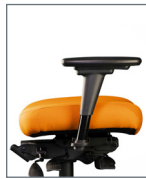

# Adapta™ Stool

ADS5658	ADSS5758	ADS5651	ADSS5751	ADS5659	ADSS5759	
43 x 26 x 26	43 x 26 x 26	42 x 26 x 26	42 x 26 x 26	43 x 26 x 26	43 x 26 x 26	Overall
40.5 lbs	40.5 lbs	32 lbs	32 lbs	40.5 lbs	40.5 lbs	Chair Weight
19.5	22	19.5	22	19.5	22	Seat Width
22.5 – 30.5	22.5 – 30.5	21.5-29.5	21.5-29.5	22.5 – 30.5	22.5 – 30.5	Seat Height
15 – 17.5	15 – 17.5	14.5-16	14.5-16	15 – 17.5	15 – 17.5	Seat Depth
R3°	R3°	R4°	R4°	R4°	R4°	Seat Angle
19.5	19.5	19.5	19.5	19.5	19.5	Back Width
21 – 23.5	21 – 23.5	20.5	20.5	21 – 23.5	21 – 23.5	Back Height
97° – 105°	97° – 105°	100°	100°	97° – 105°	97° – 105°	Back Angle
2.75	2.75	2.75	2.75	2.75	2.75	Lumbar Range
26	26	26	26	26	26	Base

## Arm Options

**0 Arm**  
4" Adjustable

**1 Arm**  
4" Adjustable  
w/Pivot

**2 Arm**  
Lateral Sliding

**3 Arm**  
3" Adjustable

**4 Arm**  
Swing

**6 Arm**  
C Loop

**7 Arm**  
Chrome Loop