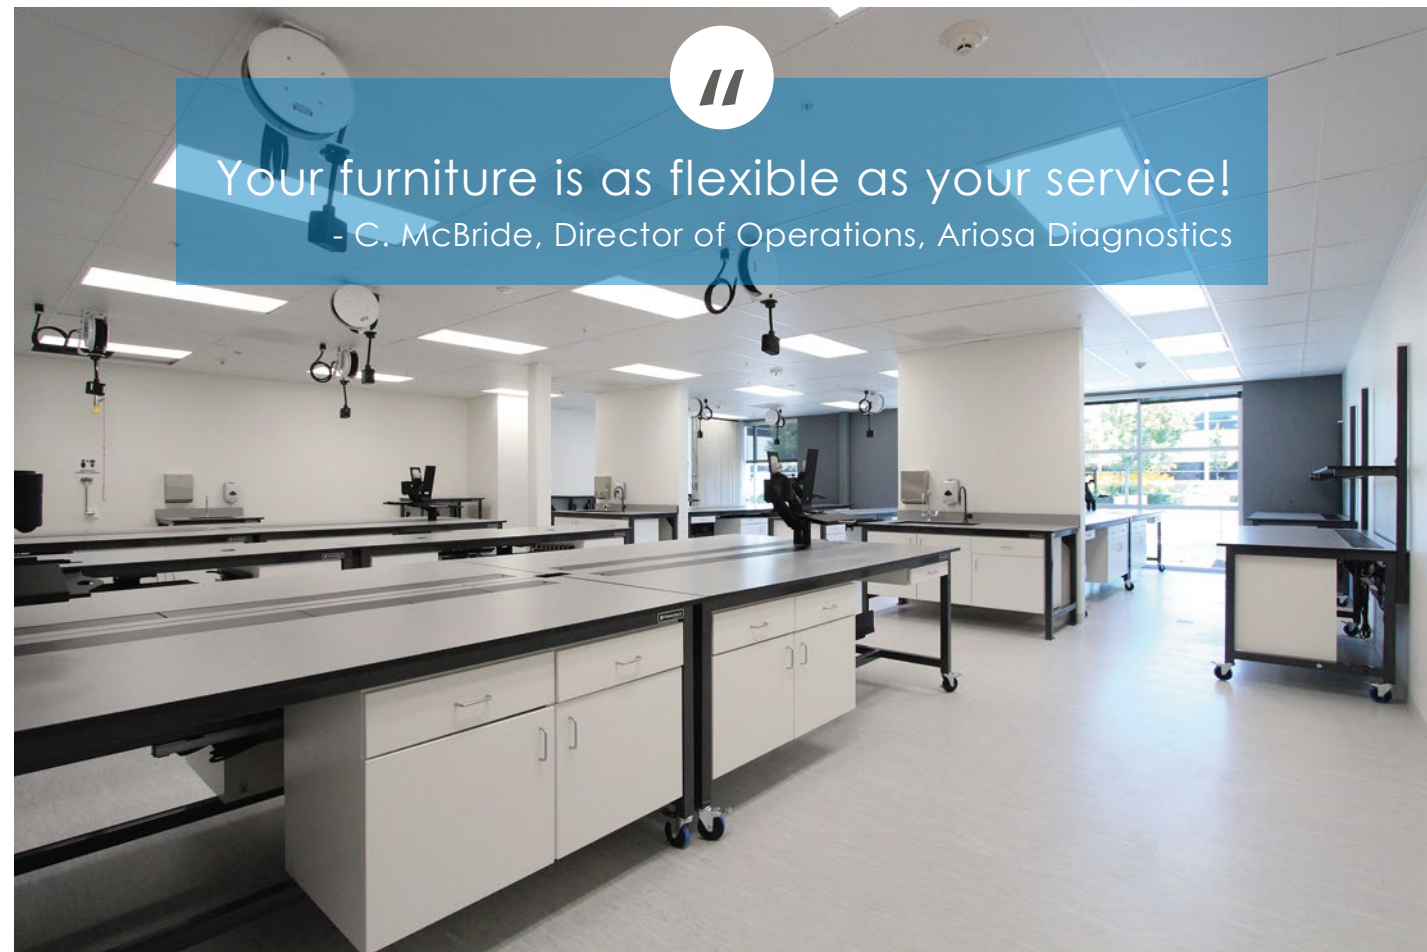

FORMASPACE

Custom Furniture. Fast.

Your furniture is as flexible as your service!

- C. McBride, Director of Operations, Ariosia Diagnostics

WET LAB PROJECT

Ariosia Diagnostics, a Roche Company, expanded into a new lab space in 2016 after growing from 50 non-invasive prenatal tests per month to 20,000. Their team exclusively uses modular laboratory furniture made by Formaspace for a cohesive appearance and future lab flexibility. Why did they choose Formaspace? Director of Operations, Celeste McBride, stated, "Your furniture is as flexible as your service!"

OFFICE FURNITURE SOLUTIONS

SEE MORE AT
formaspaceoffice.com

Attract and retain talent with the Formaspace Office product line, Weldmax™. Your office's environment impacts the productivity and creativity of your people. Our furniture provides an ergonomic station for every individual and inspires ingenuity through our signature industrial aesthetic. Pictured on the left is our private office desk, Weldmax™ III, along with the Weldmax™ credenza and highback organizer. Weldmax™ I, our modular sit-to-stand office desk is highly customizable with three different hardwood surface options, five standard laminate options, and can be powder coated with ten different frame color options. Work with our ID&E team to design an authentic and unique conference table like the one pictured below on the right.