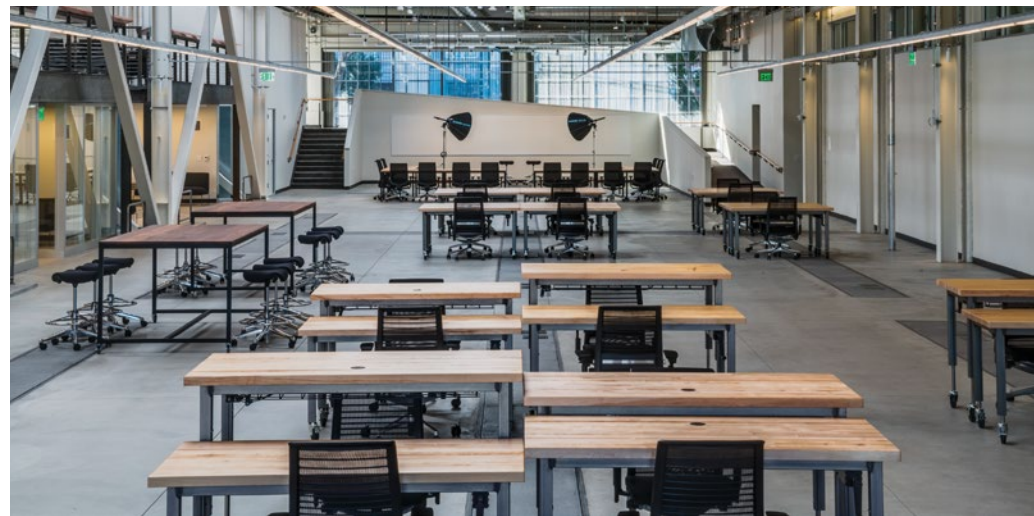

FORMASPACE

Custom Furniture. Fast.

Your furniture is as flexible as your service!

- C. McBride, Director of Operations, Ariosia Diagnostics

WET LAB PROJECT

Ariosia Diagnostics, a Roche Company, expanded into a new lab space in 2016 after growing from 50 non-invasive prenatal tests per month to 20,000. Their team exclusively uses modular laboratory furniture made by Formaspace for a cohesive appearance and future lab flexibility. Why did they choose Formaspace? Director of Operations, Celeste McBride, stated, "Your furniture is as flexible as your service!"

LABORATORY FURNITURE SOLUTIONS

Work with Formaspace to design a lab that increases spatial efficiency, organization, and productivity. Formaspace labs feature modular, scalable designs tailored to client workflows. Our team recently helped save a major tech client \$84 million in expansion costs by going vertical with an ESD condo rack, pictured on the right, maximizing existing lab capacity. Start designing your lab furniture solution with us today!

OFFICE FURNITURE SOLUTIONS

SEE MORE AT
formaspaceoffice.com

Attract and retain talent with the Formaspace Office product line, Weldmax™. Your office's environment impacts the productivity and creativity of your people. Our furniture provides an ergonomic station for every individual and inspires ingenuity through our signature industrial aesthetic. Pictured on the left is our private office desk, Weldmax™ III, along with the Weldmax™ credenza and highback organizer. Weldmax™ I, our modular sit-to-stand office desk is highly customizable with three different hardwood surface options, five standard laminate options, and can be powder coated with ten different frame color options. Work with our ID&E team to design an authentic and unique conference table like the one pictured below on the right.